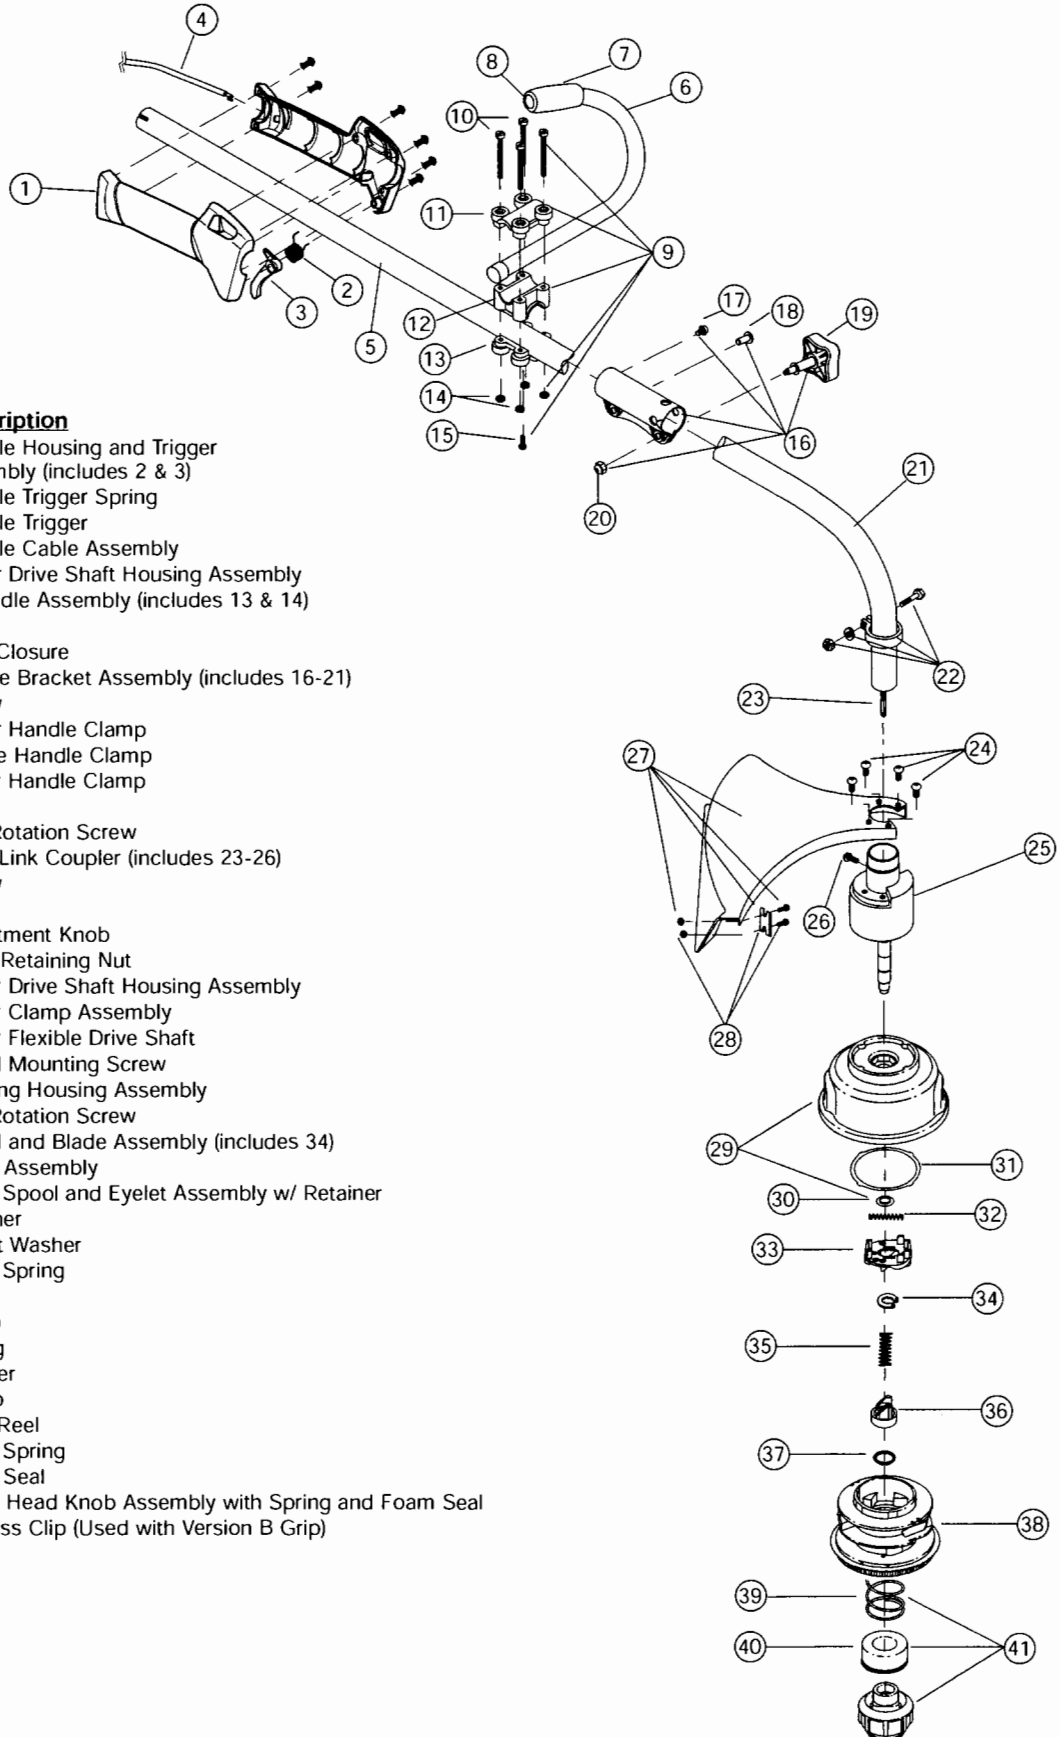

BOOM AND TRIMMER PARTS - MODEL 825r

4-CYCLE GAS TRIMMER

PPN-41CD825A034

Item	Part No.	Description
1	791-182808	Throttle Housing and Trigger Assembly (includes 2 & 3)
2	791-610314	Throttle Trigger Spring
3	791-182385	Throttle Trigger
4	753-1231	Throttle Cable Assembly
5	753-1247	Upper Drive Shaft Housing Assembly
6	791-180687	J-Handle Assembly (includes 13 & 14)
7	791-612831	Grip
8	791-612021	Tube Closure
9	791-683295	Handle Bracket Assembly (includes 16-21)
10	791-181811	Screw
11	791-181812	Upper Handle Clamp
12	791-181813	Middle Handle Clamp
13	791-181814	Lower Handle Clamp
14	791-181815	Nut
15	791-145569	Anti-Rotation Screw
16	791-181616B	Click-Link Coupler (includes 23-26)
17	791-182057	Screw
18	791-181617	Bolt
19	791-181618B	Adjustment Knob
20	791-181886	Knob Retaining Nut
21	791-182387	Lower Drive Shaft Housing Assembly
22	791-153597	Lower Clamp Assembly
23	791-181852	Lower Flexible Drive Shaft
24	791-180531	Shield Mounting Screw
25	791-181857	Bushing Housing Assembly
26	791-145569	Anti-Rotation Screw
27	791-683274	Shield and Blade Assembly (includes 34)
28	791-682061	Blade Assembly
29	791-181457	Outer Spool and Eyelet Assembly w/ Retainer
30	791-181458	Retainer
31	791-181561	Thrust Washer
32	791-181459	Small Spring
33	791-181461	Slider
34	791-181532	E-Clip
35	791-181531	Spring
36	791-181462	Plunger
37	791-181463	C-Clip
38	791-181464	Inner Reel
39	791-181465B	Large Spring
40	791-181467	Foam Seal
41	791-181468B	Bump Head Knob Assembly with Spring and Foam Seal
*	791-610327	Harness Clip (Used with Version B Grip)

* Items Not Shown