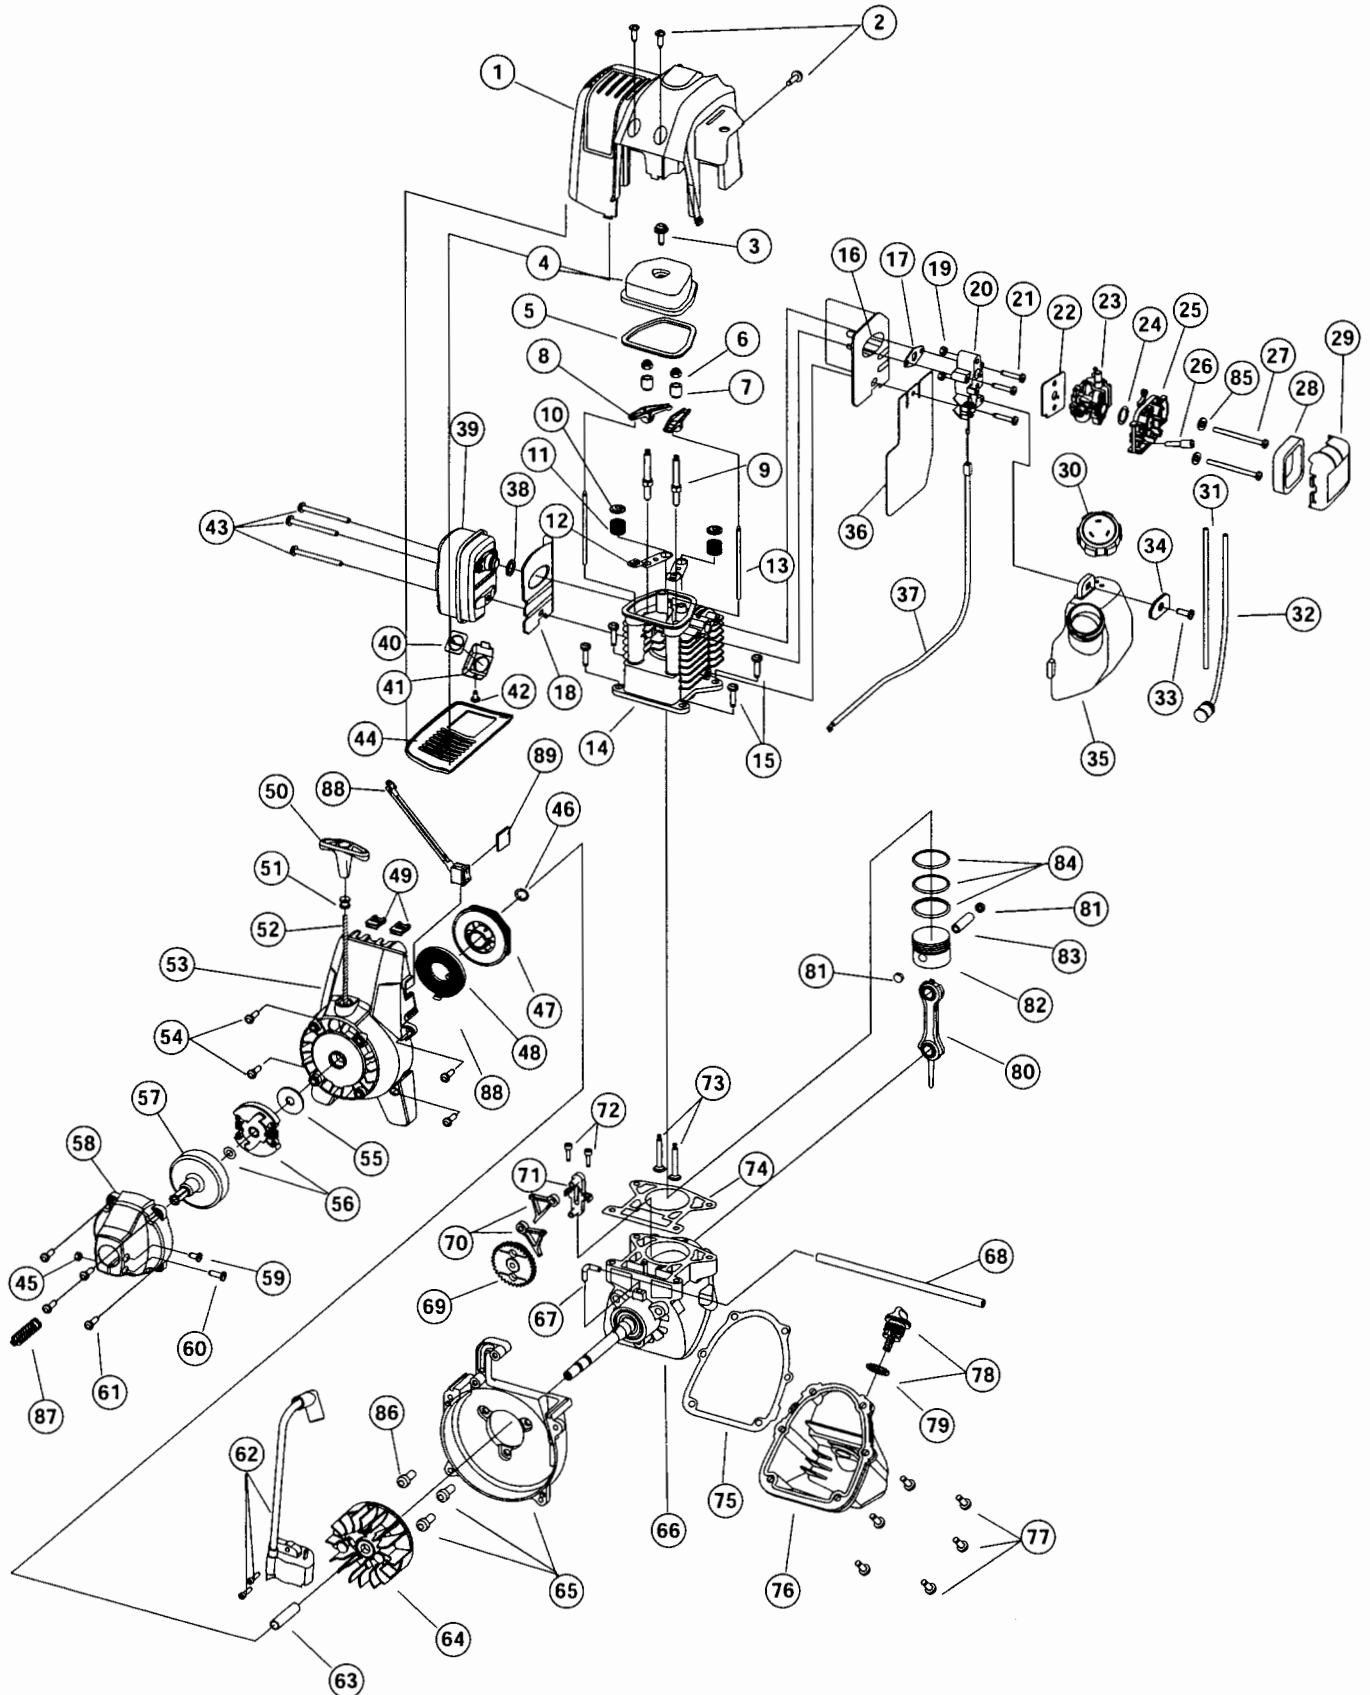

# ENGINE PARTS - MODEL 825r

## 4-CYCLE GAS TRIMMER

PPN-41CD825A034

Part Numbers On Following Page

## 4-CYCLE GAS TRIMMER

PPN-41CD825A034

Item	Part No.	Description
1	791-182808	Throttle Housing and Trigger Assembly (includes 2 & 3)
2	791-610314	Throttle Trigger Spring
3	791-182385	Throttle Trigger
4	753-1231	Throttle Cable Assembly
5	753-1247	Upper Drive Shaft Housing Assembly
6	791-180687	J-Handle Assembly (includes 13 & 14)
7	791-612831	Grip
8	791-612021	Tube Closure
9	791-683295	Handle Bracket Assembly (includes 16-21)
10	791-181811	Screw
11	791-181812	Upper Handle Clamp
12	791-181813	Middle Handle Clamp
13	791-181814	Lower Handle Clamp
14	791-181815	Nut
15	791-145569	Anti-Rotation Screw
16	791-181616B	Click-Link Coupler (includes 23-26)
17	791-182057	Screw
18	791-181617	Bolt
19	791-181618B	Adjustment Knob
20	791-181886	Knob Retaining Nut
21	791-182387	Lower Drive Shaft Housing Assembly
22	791-153597	Lower Clamp Assembly
23	791-181852	Lower Flexible Drive Shaft
24	791-180531	Shield Mounting Screw
25	791-181857	Bushing Housing Assembly
26	791-145569	Anti-Rotation Screw
27	791-683274	Shield and Blade Assembly (includes 34)
28	791-682061	Blade Assembly
29	791-181457	Outer Spool and Eyelet Assembly w/ Retainer
30	791-181458	Retainer
31	791-181561	Thrust Washer
32	791-181459	Small Spring
33	791-181461	Slider
34	791-181532	E-Clip
35	791-181531	Spring
36	791-181462	Plunger
37	791-181463	C-Clip
38	791-181464	Inner Reel
39	791-181465B	Large Spring
40	791-181467	Foam Seal
41	791-181468B	Bump Head Knob Assembly with Spring and Foam Seal
*	791-610327	Harness Clip (Used with Version B Grip)